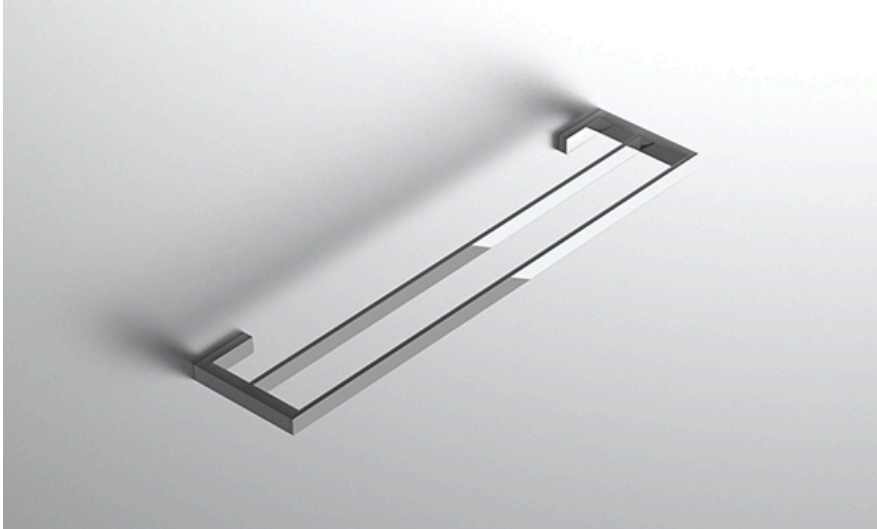

neelnox

LET
THERE
BE **DESIGN.**

FEATURES

- Premium 304 Grade Stainless Steel
- Solid Mount Construction
- Concealed Installation Hardware
- State of the art wall anchors included for installation on Dry wall or Tile

COLLECTION ONE9

TOWEL BAR

Model	Product	Finishes Available
ONN-TWB24-D	Towel Bar	Multiple finishes available. Over 23 finishes to choose from.
ONN-TWB18-D	Towel Bar	

FINISHES	Polished (-P)	Antique Copper (-ACOP)	Polished Gold (-PGLD)
	Brushed (-B)	Polished Brass (-PBRS)	Brushed Copper (-BCOP)
	Brushed Gold (-BGLD)	Matte White (-WHT)	Brushed Rose Gold (-BRGD)
	Matte Black (-BLK)	Brushed Modern Bronze (-BMBRZ)	Brushed Black (-BRBLK)
	Oil Rubbed Bronze (-ORB)	Glossy White (-GWHT)	Polished Black (-PBLK)
	Brushed Brass (-BBRS)	Polished Rose Gold (-PRGD)	Antique Nickel (-ANKL)
	Brushed Bronze (-BBRZ)	Unlacquered Brass (-UBRS)	Black Nickel (-NKBL)
	Antique Brass (-ABRS)	Polished Nickel (-PNKL)	