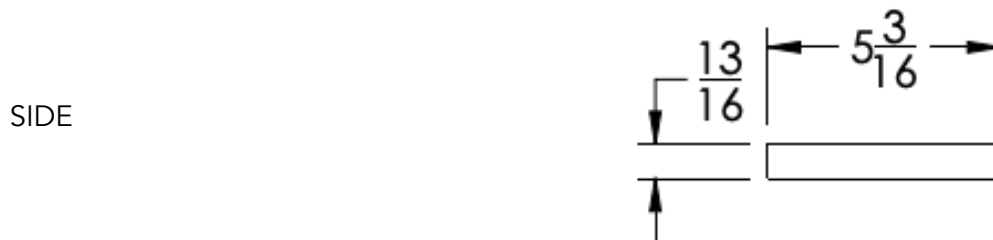

Dimensions in inches

NOTE: Dimensions subject to change without notice.