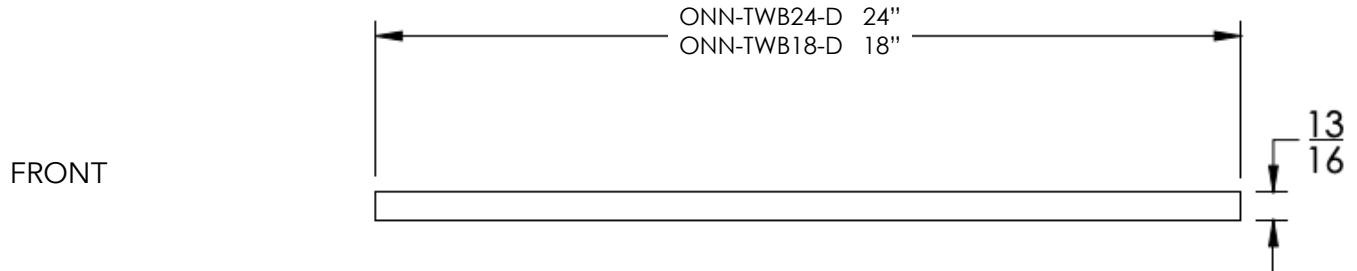

Dimensions in inches

NOTE: Dimensions subject to change without notice.