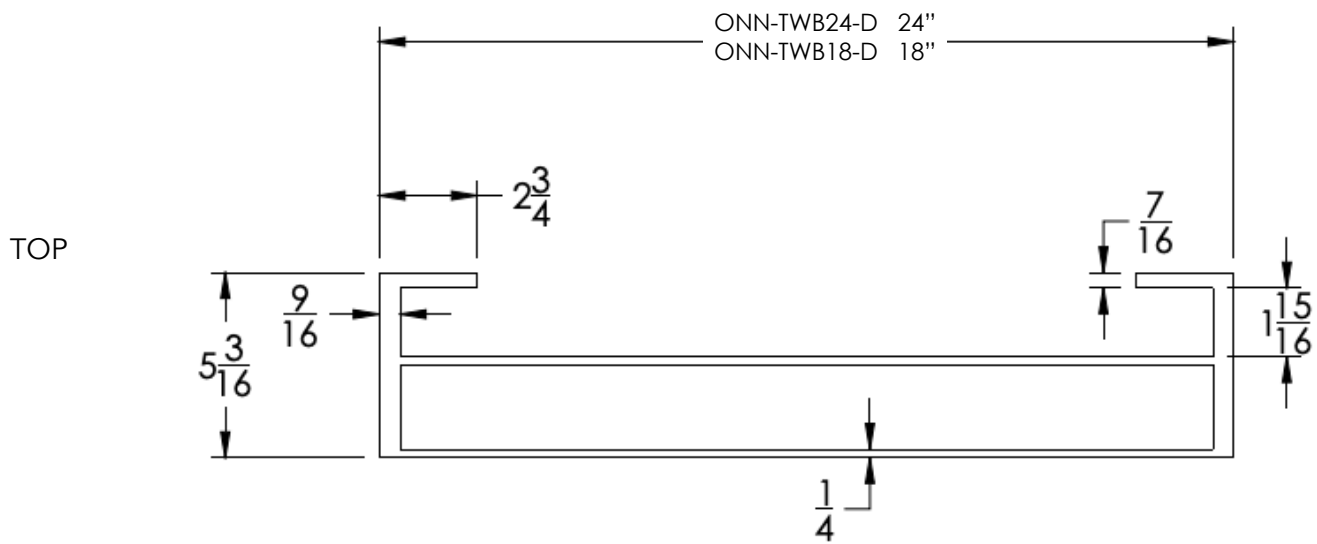

neelnox

LET
THERE
BE **DESIGN.**

FEATURES

- Premium 304 Grade Stainless Steel
- Solid Mount Construction
- Concealed Installation Hardware
- State of the art wall anchors included for installation on Dry wall or Tile

COLLECTION ONE9

TOWEL BAR

Model	Product	Finishes Available
ONN-TWB24-D	Towel Bar	Multiple finishes available. Over 23 finishes to choose from.
ONN-TWB18-D	Towel Bar	

FINISHES	Polished (-P)	Antique Copper (-ACOP)	Polished Gold (-PGLD)
	Brushed (-B)	Polished Brass (-PBRS)	Brushed Copper (-BCOP)
	Brushed Gold (-BGLD)	Matte White (-WHT)	Brushed Rose Gold (-BRGD)
	Matte Black (-BLK)	Brushed Modern Bronze (-BMBRZ)	Brushed Black (-BRBLK)
	Oil Rubbed Bronze (-ORB)	Glossy White (-GWHT)	Polished Black (-PBLK)
	Brushed Brass (-BBRS)	Polished Rose Gold (-PRGD)	Antique Nickel (-ANKL)
	Brushed Bronze (-BBRZ)	Unlacquered Brass (-UBRS)	Black Nickel (-NKBL)
	Antique Brass (-ABRS)	Polished Nickel (-PNKL)	

Dimensions in inches

NOTE: Dimensions subject to change without notice.